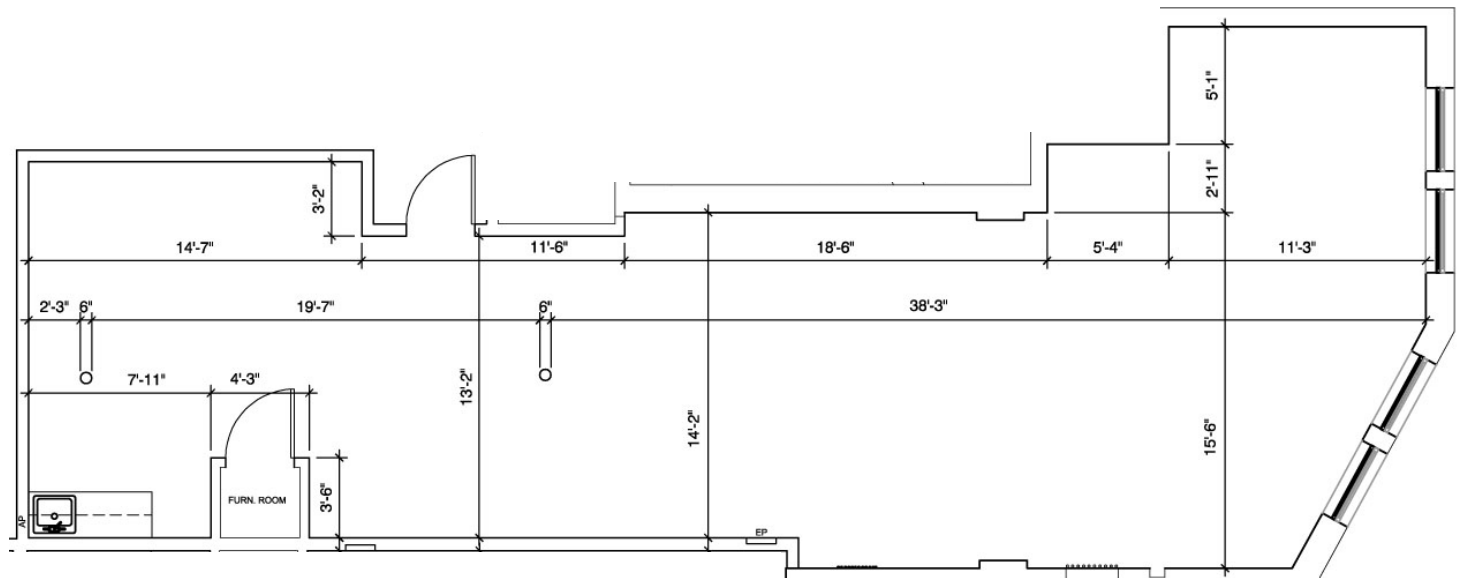

Suite 305 - 1,272 SF

www.willardjones.com

All dimensions indicated on this plan are approximate and should be field verified.