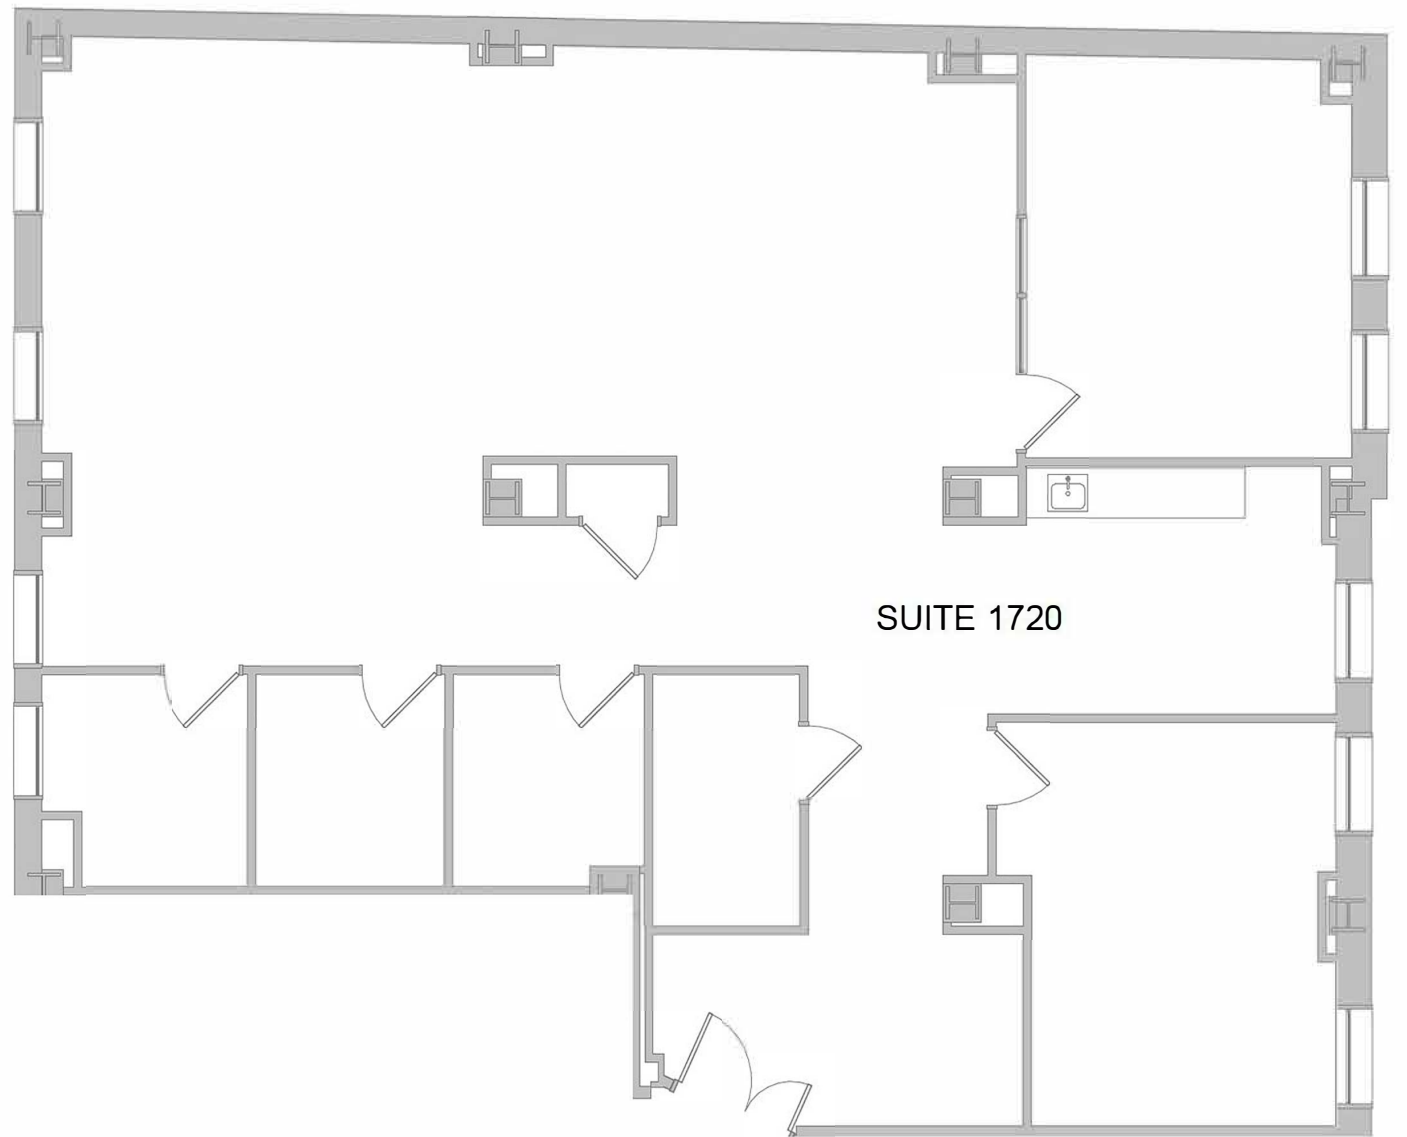

100
NORTH LASALLE

Suite 1720
2,578 SF

WJ
WILLARD JONES
REAL ESTATE

www.WillardJones.com

SUITE 1720